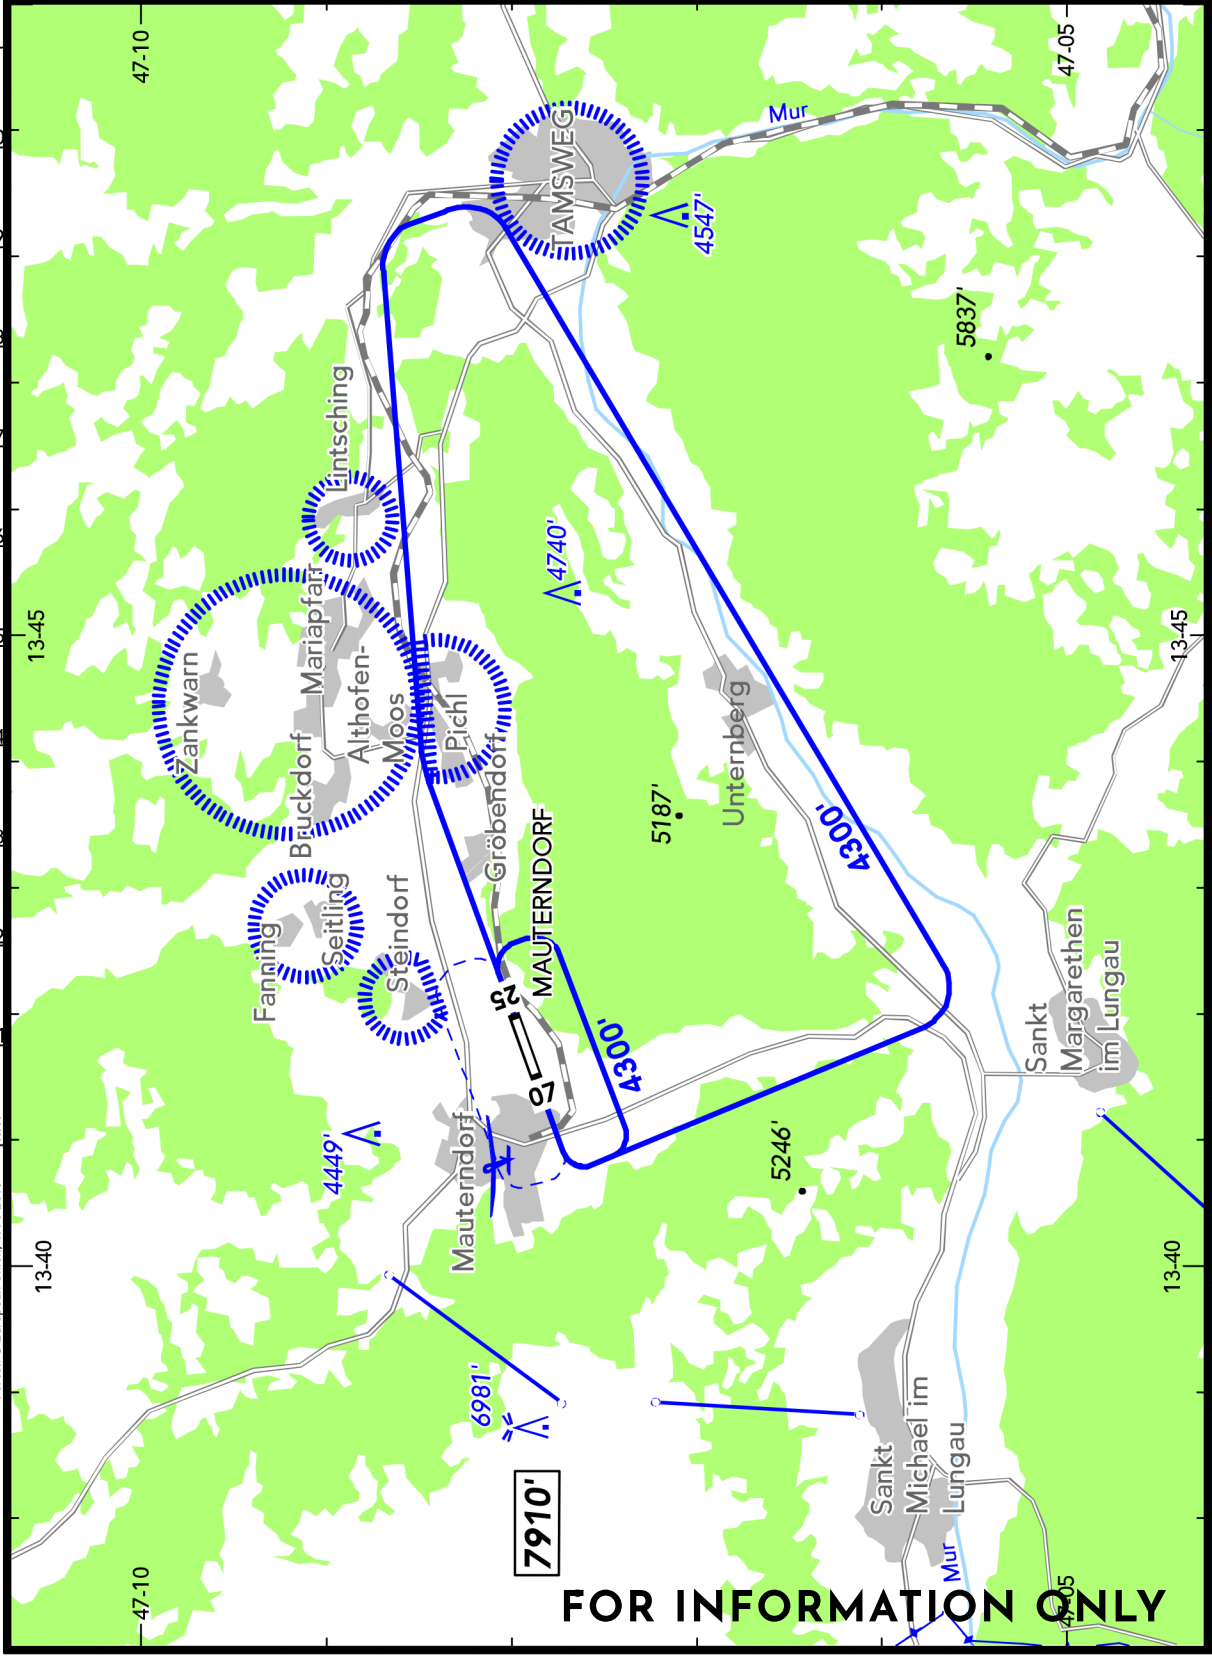

BRIEFING STRIP™

VAR 4°E

LOCATION
Elev **3642'** /1110m
N47 07.9 E013 41.8

FIS
WIEN INFORMATION **124.400**

AFIS
MAUTERNDORF AERODROME/FLUGPLATZ **122.855** (ge)

7910'

FOR INFORMATION ONLY